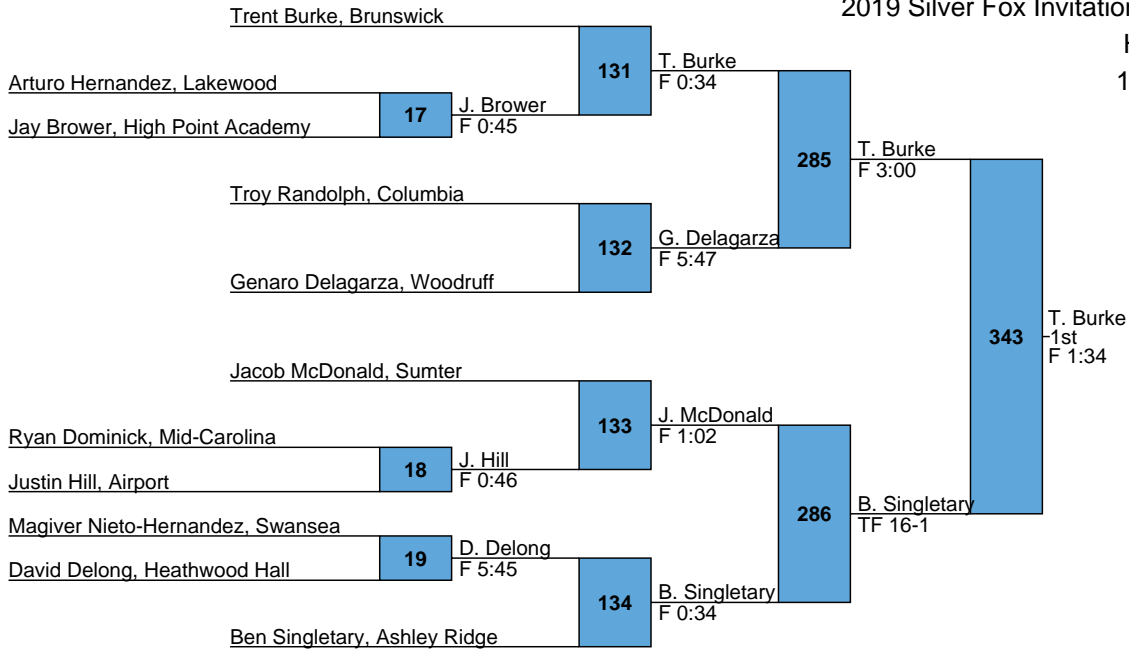

<u>Place</u>	<u>Team</u>	<u>Points</u>	<u>1</u>	<u>2</u>	<u>3</u>	<u>4</u>	<u>5</u>	<u>6</u>
1	Brunswick	250.5	5	3	1	2		
2	Ashley Ridge	155.5	1	2	1			5
3	Woodruff	139	1	2	3		1	1
4	Blythewood	117		1	3	1	1	
5	Irmo	100	2			2		
6	Swansea	97		2		1	1	1
7	Sumter	93	1		1	1		
8	High Point Academy	92	1	1	1		1	
9	Bamberg-Earhardt	86.5	1	1	1			2
10	Dutch Fork	79.5	1			2		
11	Timberland	77		1			2	2
12	Airport	68.5			1			3
13	West Ashley	67			1			2
14	Columbia	62.5				1	1	2
15	Wade Hampton	59				2		
16	Heathwood Hall	57.5			1	1	1	
17	Mid-Carolina	44	1					
18	Lakewood	26						1
19	Newberry	25		1				
19	Ridge View	25				1		
21	Spring Valley	23					1	
22	Catawba Ridge	21						
23	AC Flora	19						
24	Orangeburg Prep	12						
25	Orangeburg-Wilkinson	8						

2019 Silver Fox Invitational

HS

106

2019 Silver Fox Invitational

HS  
113

2019 Silver Fox Invitational

HS

120