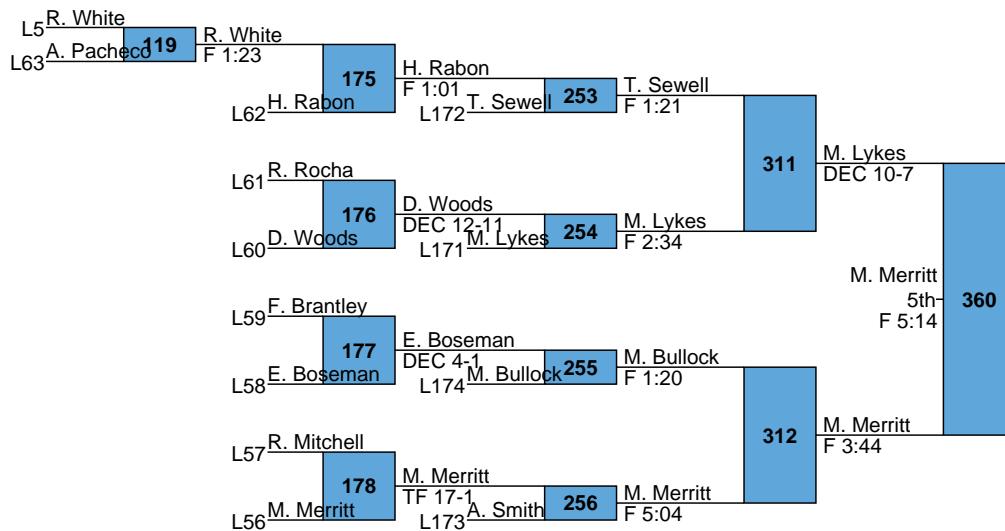

2019 Silver Fox Invitational

HS  
126

L297 T. Ginn  
L298 M. Roberts  
350  
M. Roberts 3rd  
DEC 3-1

2019 Silver Fox Invitational

HS  
132

L301 J. Stembridge  
L302 D. Pitts 3rd  
353 F 3:00

2019 Silver Fox Invitational

HS  
138

L305 C. Ely  
L306 A. Kuse **356** C. Ely 3rd F 2:45

2019 Silver Fox Invitational

HS  
145

L309 V. Belton  
L310 T. Washington

T. Washington 3rd F 3:04

359

2019 Silver Fox Invitational

HS  
152

L313 **A. Quezada** 3rd MD 19-8  
L314 **J. Freeman** 3rd MD 19-8

2019 Silver Fox Invitational

HS  
160

2019 Silver Fox Invitational

HS  
170

2019 Silver Fox Invitational

HS  
195