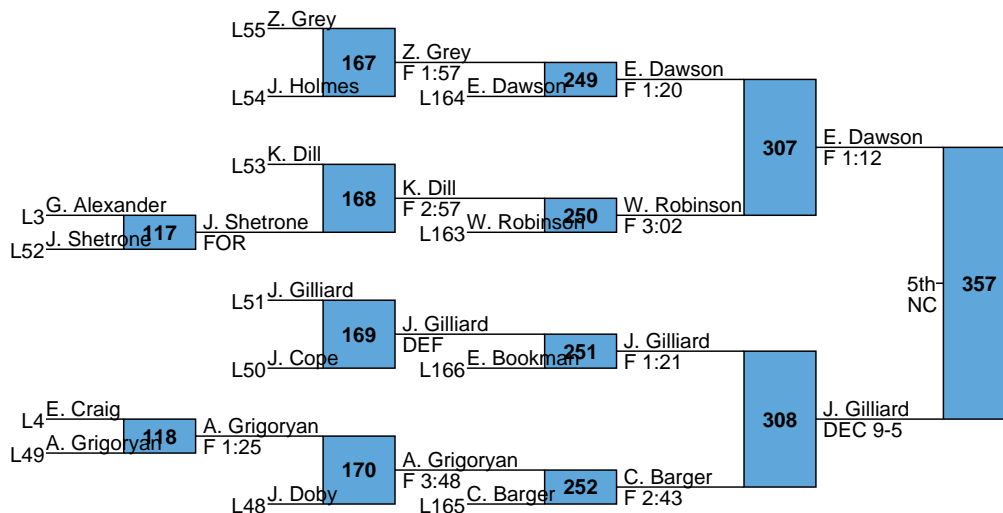

2019 Silver Fox Invitational

HS  
126

L297 T. Ginn  
L298 M. Roberts  
350  
M. Roberts 3rd  
DEC 3-1

2019 Silver Fox Invitational

HS  
132

L301 J. Stembridge  
L302 D. Pitts 3rd  
353 F 3:00

2019 Silver Fox Invitational

HS  
138

L305 C. Ely  
L306 A. Kuse **356** C. Ely 3rd F 2:45

2019 Silver Fox Invitational

HS  
145

L309 V. Belton  
L310 T. Washington

T. Washington 3rd F 3:04

359

2019 Silver Fox Invitational