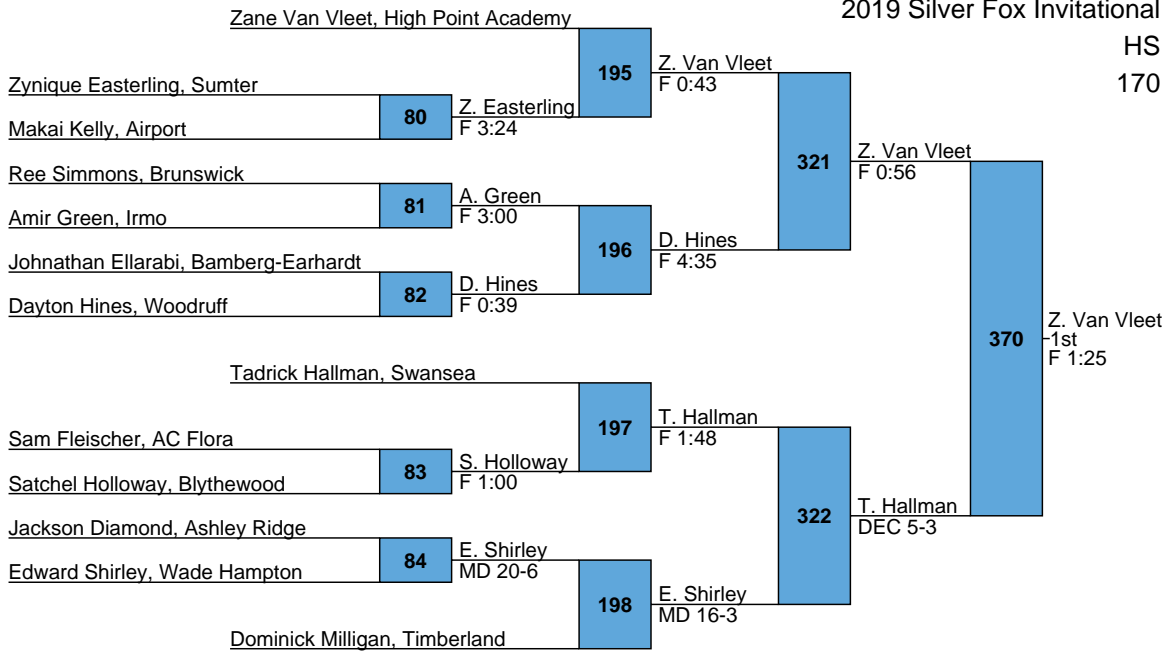

HS  
152

L313 **A. Quezada** 3rd MD 19-8  
L314 **J. Freeman** 3rd MD 19-8

2019 Silver Fox Invitational

HS  
160

2019 Silver Fox Invitational

HS  
170

2019 Silver Fox Invitational

HS  
195

L329 Z. Jackson C. Garland  
L330 C. Garland 3rd F 2:34

2019 Silver Fox Invitational

HS  
220

2019 Silver Fox Invitational

HS  
285

L337 T. Rasberry  
L338 J. Sprague  
3rd  
380  
F 3:24