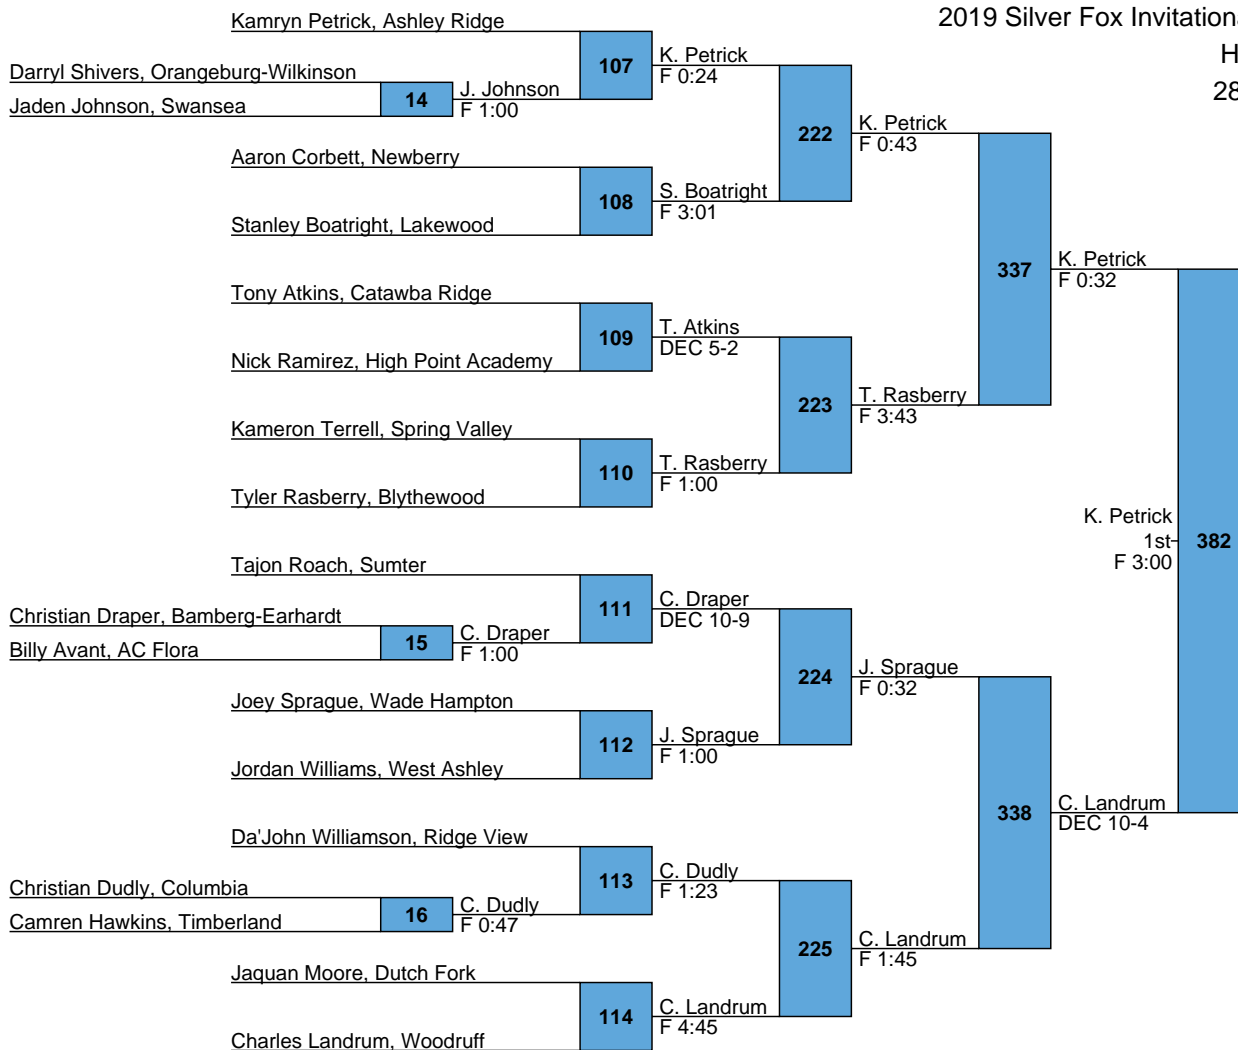

HS  
152

L313 **A. Quezada** 3rd MD 19-8  
L314 **J. Freeman** 3rd MD 19-8

2019 Silver Fox Invitational

HS  
160

2019 Silver Fox Invitational

HS  
170

2019 Silver Fox Invitational

HS  
195

L329 Z. Jackson C. Garland  
L330 C. Garland 3rd F 2:34

2019 Silver Fox Invitational

HS  
220

2019 Silver Fox Invitational

HS  
285

L337 T. Rasberry  
L338 J. Sprague  
3rd  
380  
F 3:24