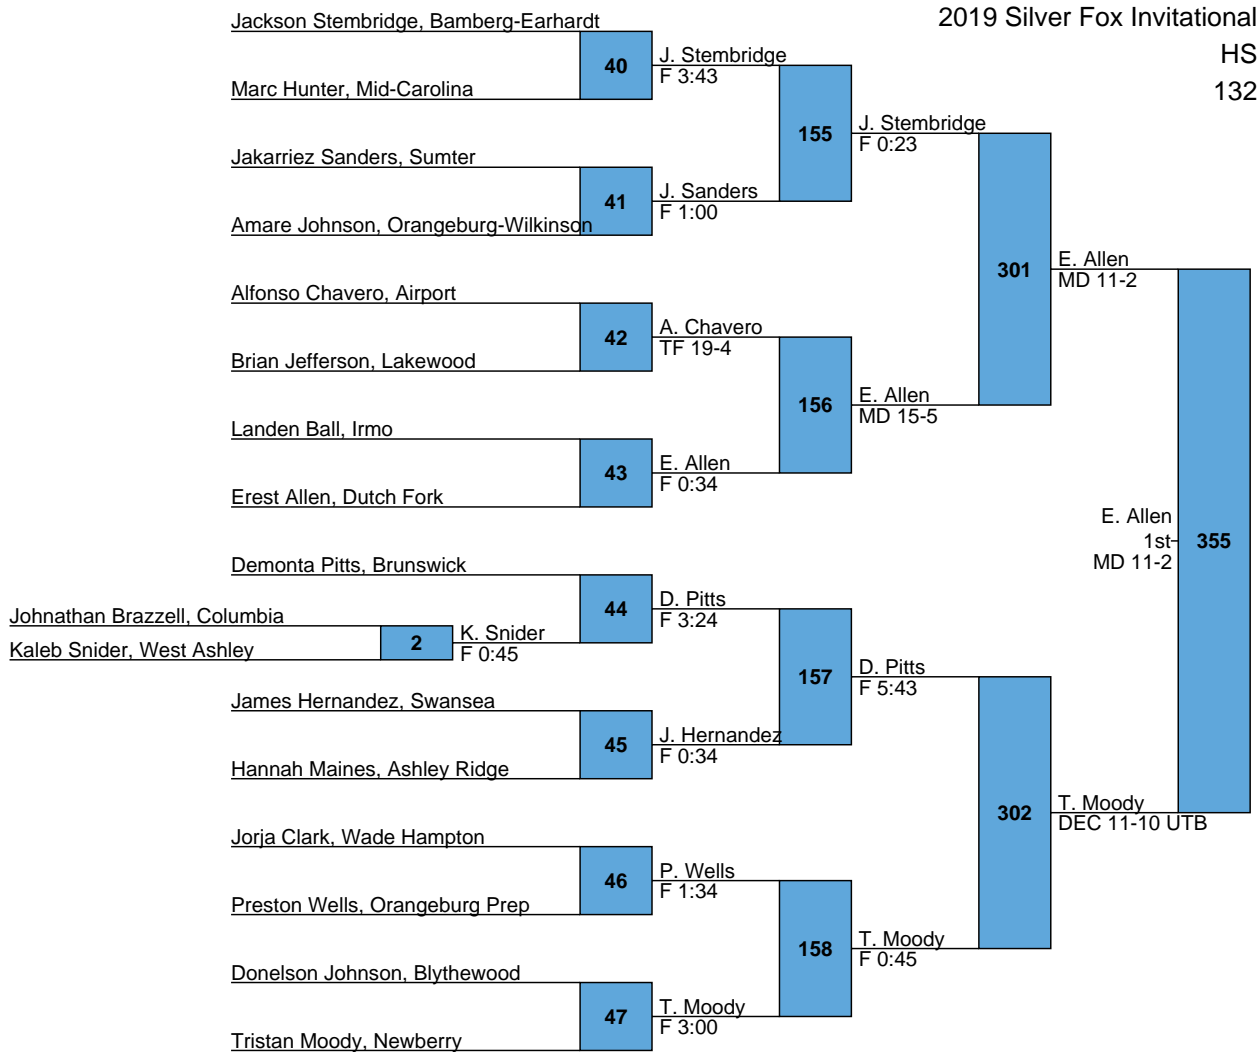

<u>Place</u>	<u>Team</u>	<u>Points</u>	<u>1</u>	<u>2</u>	<u>3</u>	<u>4</u>	<u>5</u>	<u>6</u>
1	Brunswick	250.5	5	3	1	2		
2	Ashley Ridge	155.5	1	2	1			5
3	Woodruff	139	1	2	3		1	1
4	Blythewood	117		1	3	1	1	
5	Irmo	100	2			2		
6	Swansea	97		2		1	1	1
7	Sumter	93	1		1	1		
8	High Point Academy	92	1	1	1		1	
9	Bamberg-Earhardt	86.5	1	1	1			2
10	Dutch Fork	79.5	1			2		
11	Timberland	77		1			2	2
12	Airport	68.5			1			3
13	West Ashley	67			1			2
14	Columbia	62.5				1	1	2
15	Wade Hampton	59				2		
16	Heathwood Hall	57.5			1	1	1	
17	Mid-Carolina	44	1					
18	Lakewood	26						1
19	Newberry	25		1				
19	Ridge View	25				1		
21	Spring Valley	23					1	
22	Catawba Ridge	21						
23	AC Flora	19						
24	Orangeburg Prep	12						
25	Orangeburg-Wilkinson	8						

2019 Silver Fox Invitational

HS  
126

L297 T. Ginn  
L298 M. Roberts  
350  
M. Roberts 3rd  
DEC 3-1

2019 Silver Fox Invitational

HS  
132

L301 J. Stembridge  
L302 D. Pitts 3rd  
353 F 3:00

2019 Silver Fox Invitational

HS  
138

L305 C. Ely  
L306 A. Kuse **356** C. Ely 3rd F 2:45

2019 Silver Fox Invitational

HS  
145

L309 V. Belton  
L310 T. Washington

T. Washington 3rd F 3:04

359

2019 Silver Fox Invitational