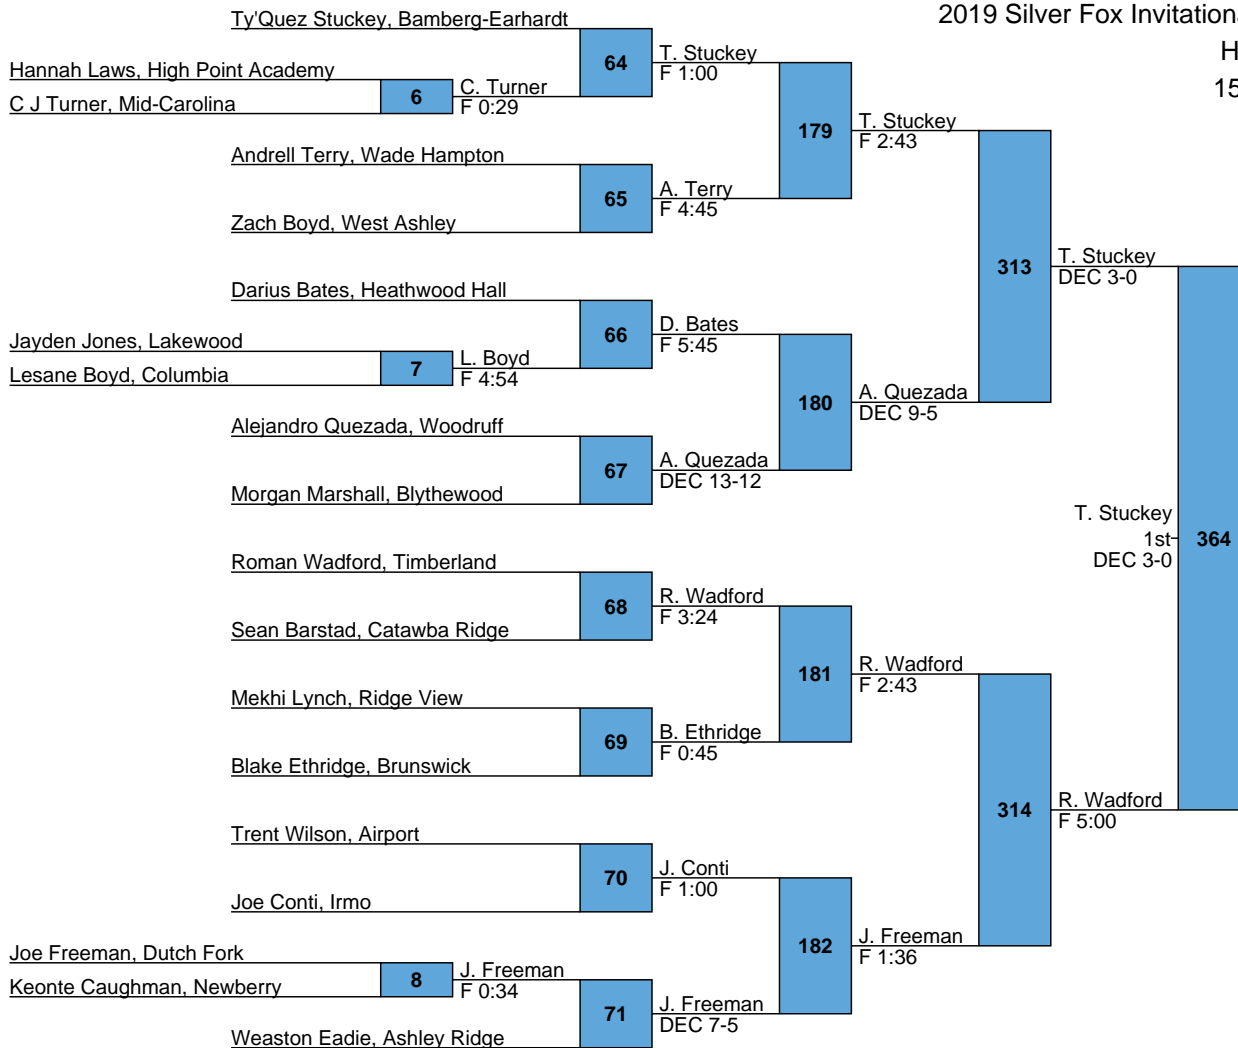

HS  
138

L305 C. Ely  
L306 A. Kuse **356** C. Ely 3rd F 2:45

2019 Silver Fox Invitational

HS  
145

L309 V. Belton  
L310 T. Washington

T. Washington 3rd F 3:04

359

2019 Silver Fox Invitational

HS  
152

L313 **A. Quezada** 3rd MD 19-8  
L314 **J. Freeman** 3rd MD 19-8

2019 Silver Fox Invitational

HS  
160

2019 Silver Fox Invitational

HS  
170

2019 Silver Fox Invitational

HS  
195