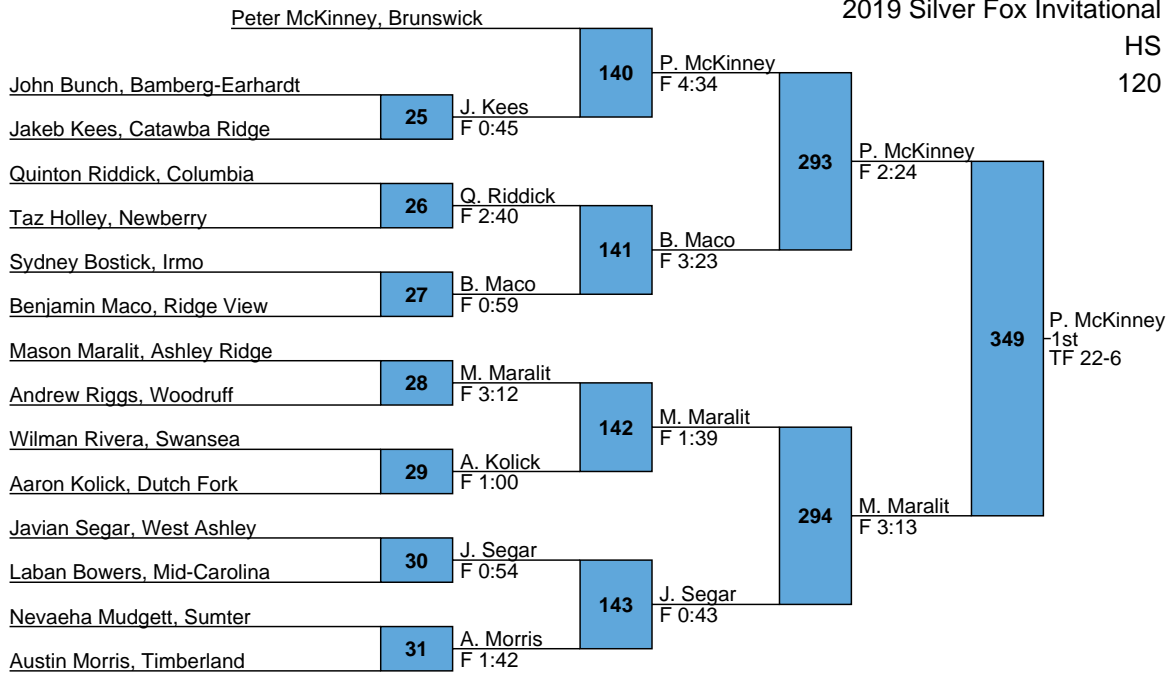

<u>Place</u>	<u>Team</u>	<u>Points</u>	<u>1</u>	<u>2</u>	<u>3</u>	<u>4</u>	<u>5</u>	<u>6</u>
1	Brunswick	250.5	5	3	1	2		
2	Ashley Ridge	155.5	1	2	1			5
3	Woodruff	139	1	2	3		1	1
4	Blythewood	117		1	3	1	1	
5	Irmo	100	2			2		
6	Swansea	97		2		1	1	1
7	Sumter	93	1		1	1		
8	High Point Academy	92	1	1	1		1	
9	Bamberg-Earhardt	86.5	1	1	1			2
10	Dutch Fork	79.5	1			2		
11	Timberland	77		1			2	2
12	Airport	68.5			1			3
13	West Ashley	67			1			2
14	Columbia	62.5				1	1	2
15	Wade Hampton	59				2		
16	Heathwood Hall	57.5			1	1	1	
17	Mid-Carolina	44	1					
18	Lakewood	26						1
19	Newberry	25		1				
19	Ridge View	25				1		
21	Spring Valley	23					1	
22	Catawba Ridge	21						
23	AC Flora	19						
24	Orangeburg Prep	12						
25	Orangeburg-Wilkinson	8						

2019 Silver Fox Invitational

HS

106

2019 Silver Fox Invitational

HS  
113

2019 Silver Fox Invitational

HS

120

2019 Silver Fox Invitational

HS  
126

L297 T. Ginn  
L298 M. Roberts  
350  
M. Roberts 3rd  
DEC 3-1

2019 Silver Fox Invitational

HS  
132

L301 J. Stembridge  
L302 D. Pitts 3rd  
353 F 3:00

2019 Silver Fox Invitational