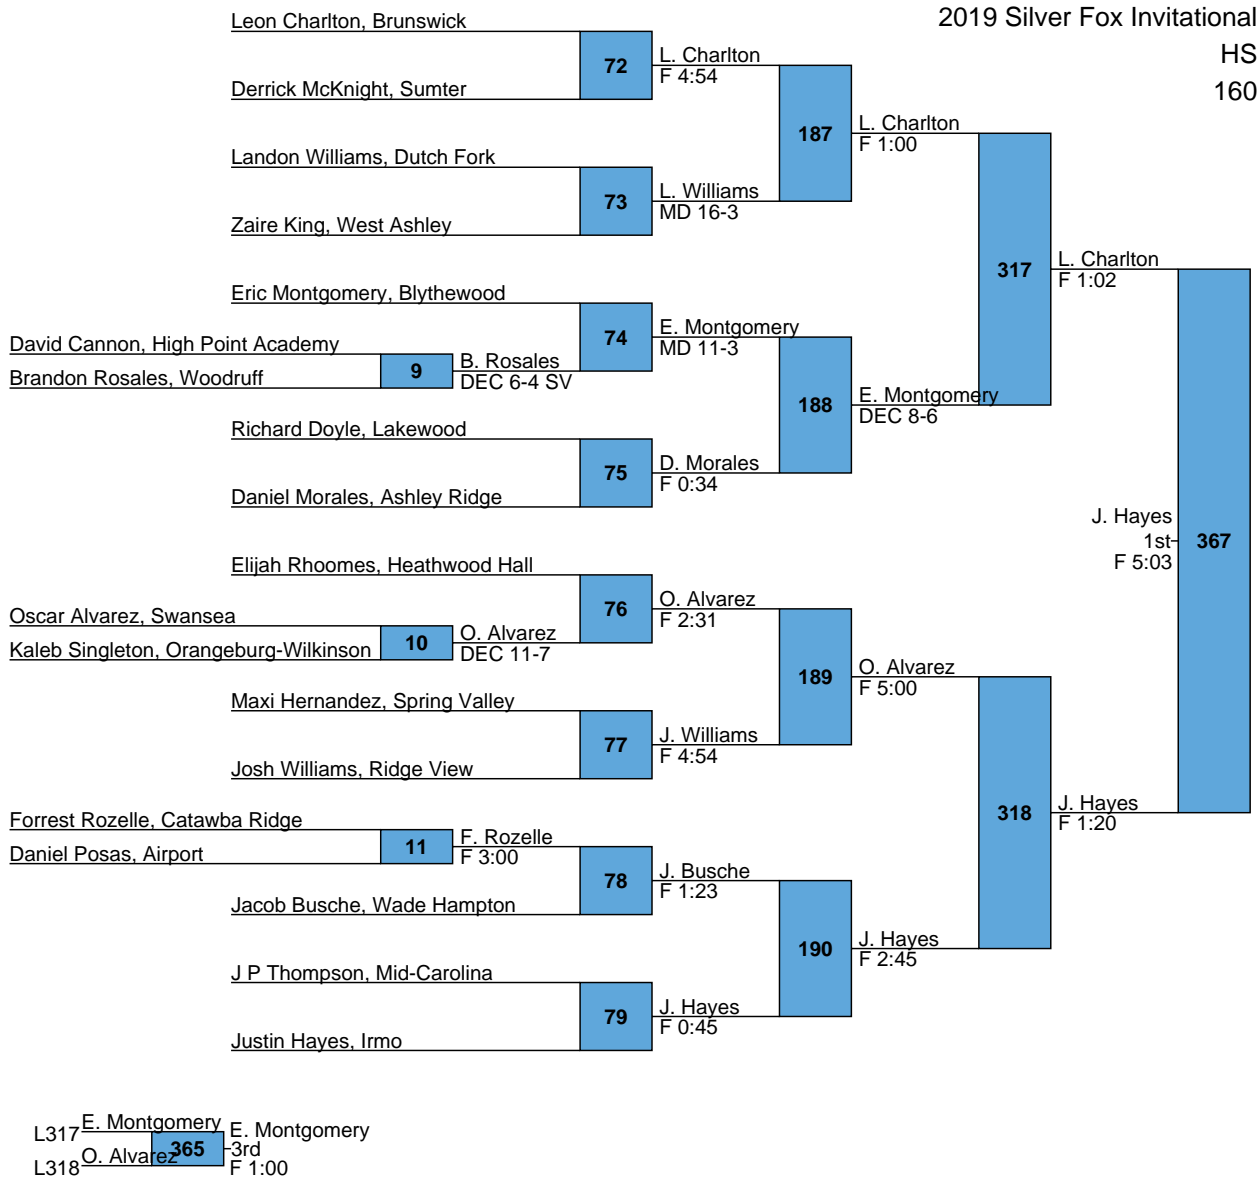

HS  
138

L305 C. Ely  
L306 A. Kuse **356** C. Ely 3rd F 2:45

2019 Silver Fox Invitational

HS  
145

L309 V. Belton  
L310 T. Washington

T. Washington 3rd F 3:04

359

2019 Silver Fox Invitational

HS  
152

L313 **A. Quezada** 3rd MD 19-8  
L314 **J. Freeman** 3rd MD 19-8

2019 Silver Fox Invitational

HS  
160

2019 Silver Fox Invitational

HS  
170

2019 Silver Fox Invitational

HS  
195

L329 Z. Jackson C. Garland  
L330 C. Garland 3rd F 2:34

2019 Silver Fox Invitational

HS  
220

2019 Silver Fox Invitational

HS  
285

L337 T. Rasberry  
L338 J. Sprague  
3rd  
380  
F 3:24