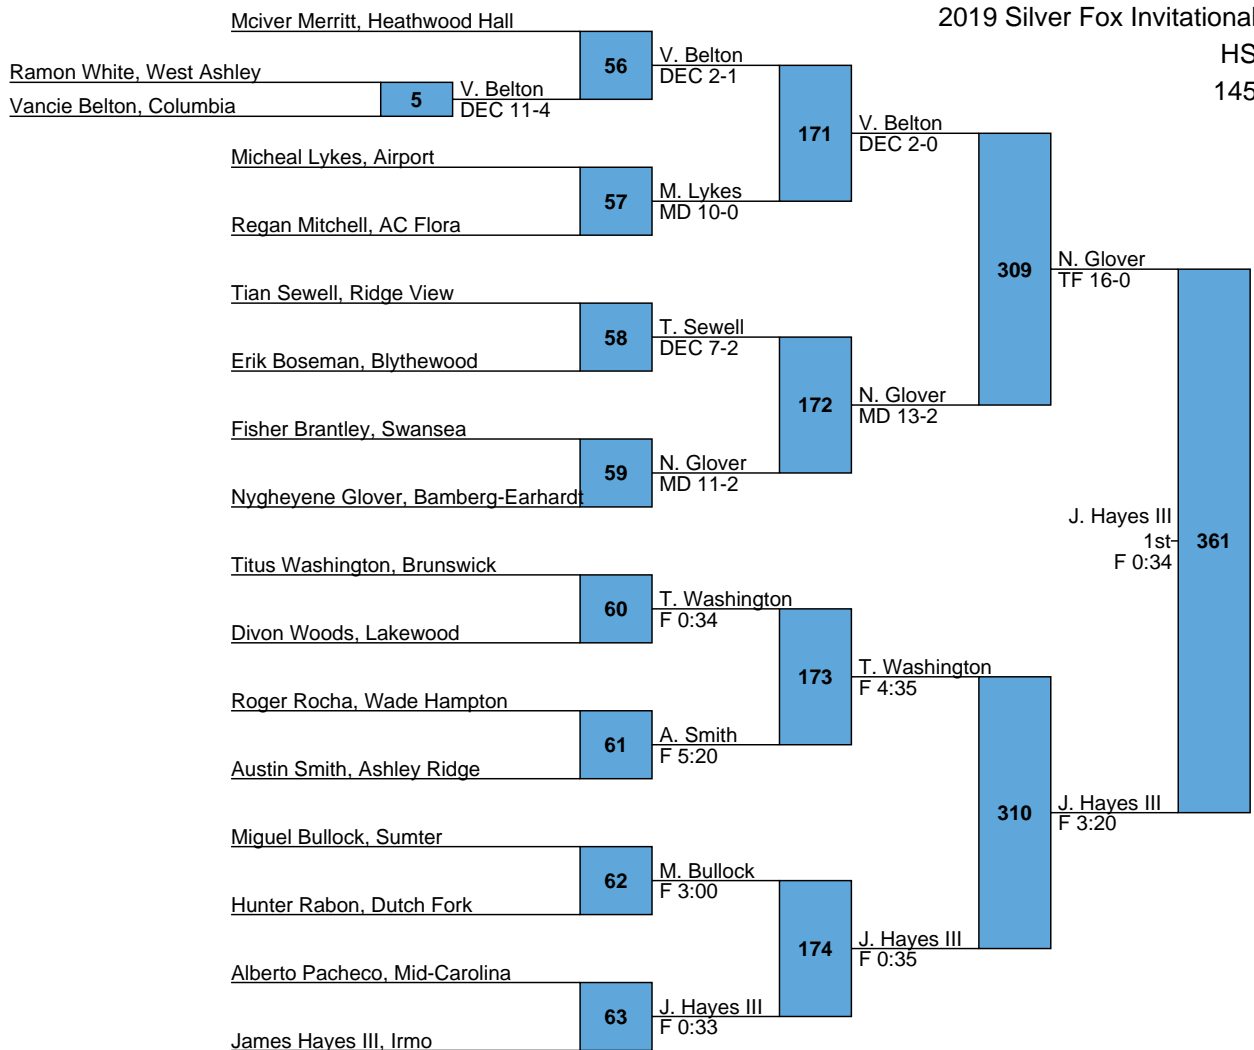

HS  
138

L305 C. Ely  
L306 A. Kuse **356** C. Ely 3rd F 2:45

2019 Silver Fox Invitational

HS  
145

L309 V. Belton  
L310 T. Washington

T. Washington 3rd F 3:04

359

2019 Silver Fox Invitational

HS  
152

L313 **A. Quezada** 3rd MD 19-8  
L314 **J. Freeman** 3rd MD 19-8

2019 Silver Fox Invitational

HS  
160

2019 Silver Fox Invitational

HS  
170

2019 Silver Fox Invitational

HS  
195