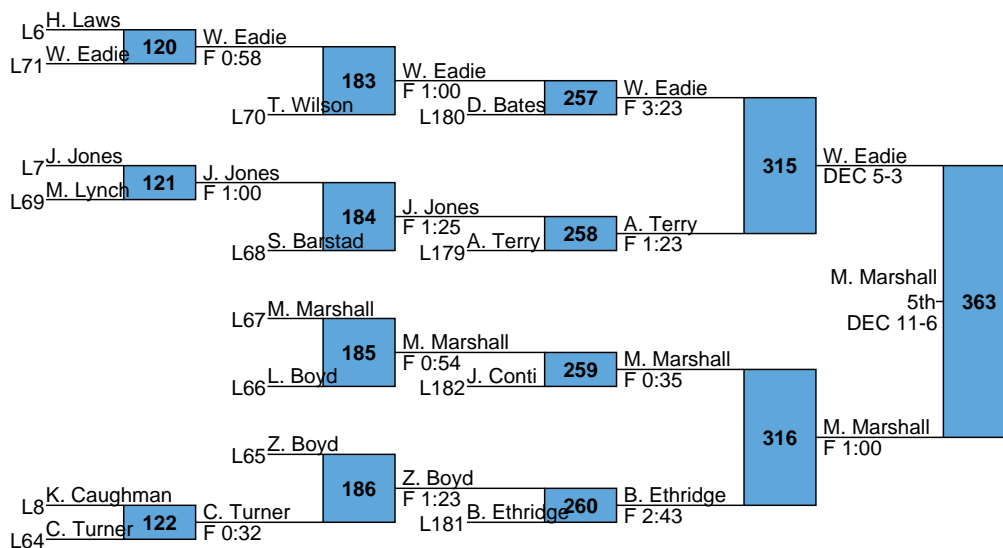

2019 Silver Fox Invitational

HS  
126

L297 T. Ginn  
L298 M. Roberts  
350  
M. Roberts 3rd  
DEC 3-1

2019 Silver Fox Invitational

HS  
132

L301 J. Stembridge  
L302 D. Pitts 3rd  
353 F 3:00

2019 Silver Fox Invitational

HS  
138

L305 C. Ely  
L306 A. Kuse **356** C. Ely 3rd F 2:45

2019 Silver Fox Invitational

HS  
145

L309 V. Belton  
L310 T. Washington

T. Washington 3rd F 3:04

359

2019 Silver Fox Invitational

HS  
152

L313 **A. Quezada** 3rd MD 19-8  
L314 **J. Freeman** 3rd MD 19-8

2019 Silver Fox Invitational

HS  
160

2019 Silver Fox Invitational

HS  
170

2019 Silver Fox Invitational

HS  
195