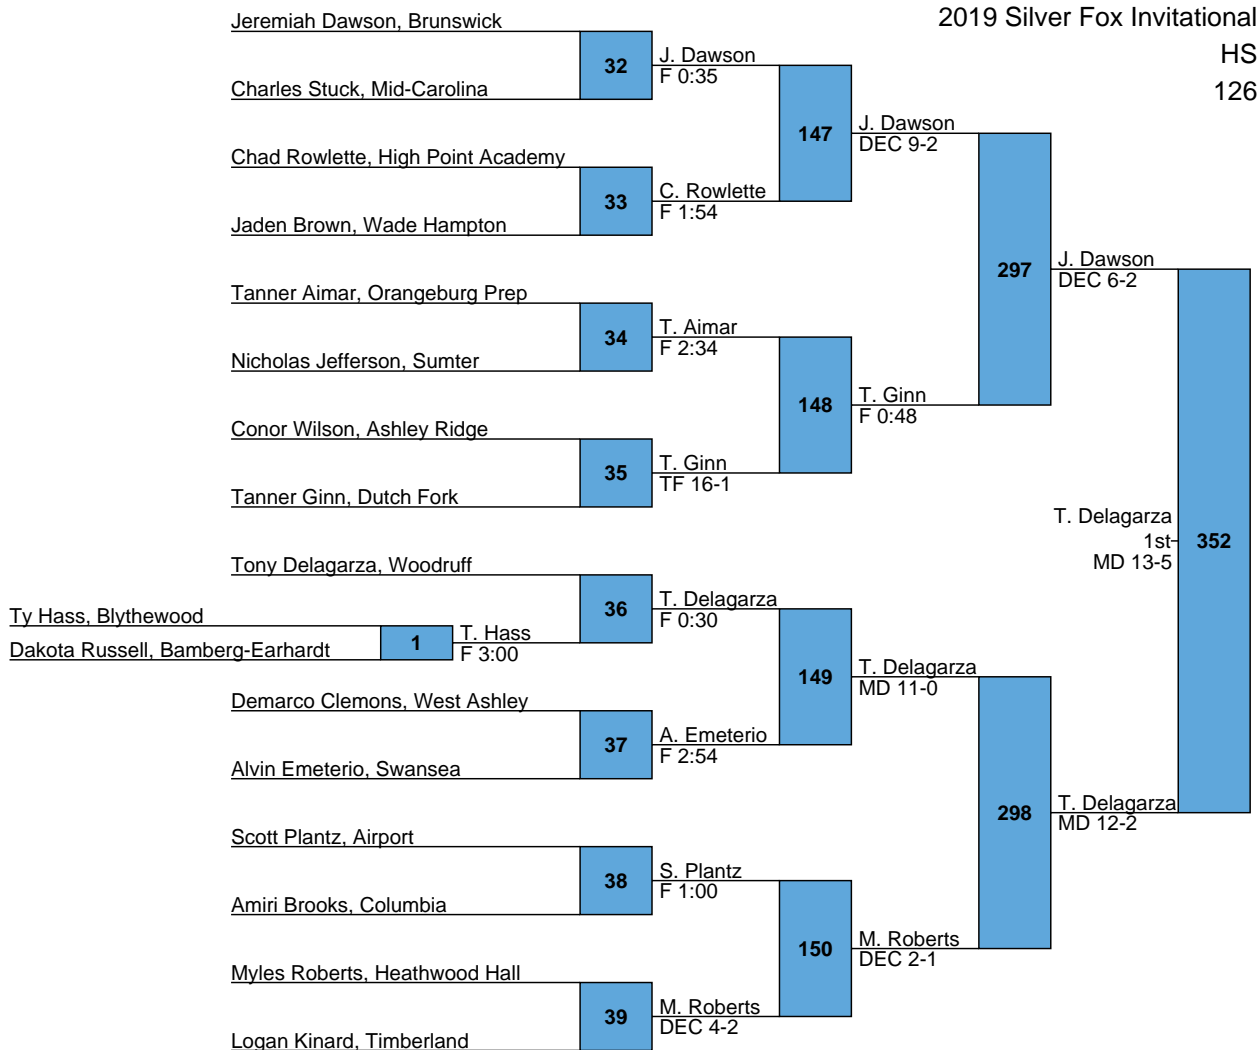

2019 Silver Fox Invitational

HS
126