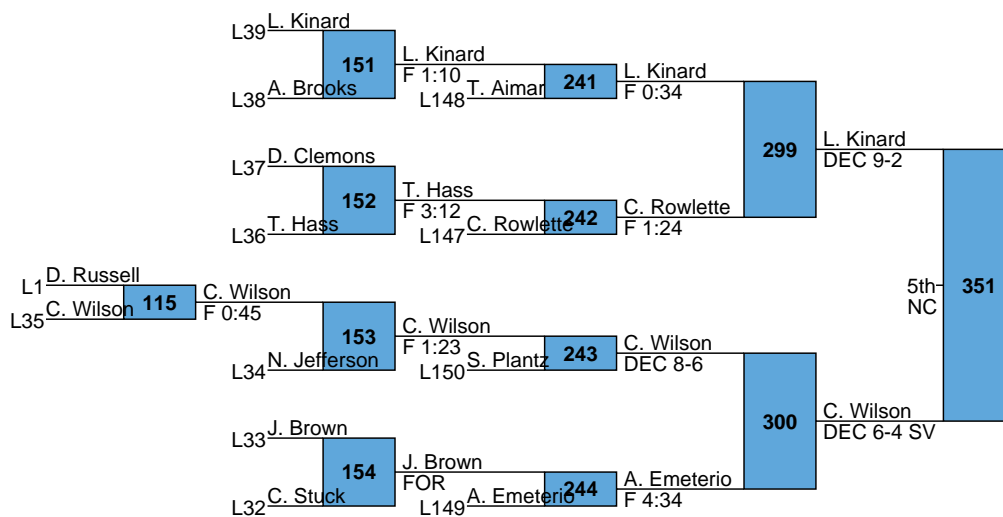

<u>Place</u>	<u>Team</u>	<u>Points</u>	<u>1</u>	<u>2</u>	<u>3</u>	<u>4</u>	<u>5</u>	<u>6</u>
1	Brunswick	250.5	5	3	1	2		
2	Ashley Ridge	155.5	1	2	1			5
3	Woodruff	139	1	2	3		1	1
4	Blythewood	117		1	3	1	1	
5	Irmo	100	2			2		
6	Swansea	97		2		1	1	1
7	Sumter	93	1		1	1		
8	High Point Academy	92	1	1	1		1	
9	Bamberg-Earhardt	86.5	1	1	1			2
10	Dutch Fork	79.5	1			2		
11	Timberland	77		1			2	2
12	Airport	68.5			1			3
13	West Ashley	67			1			2
14	Columbia	62.5				1	1	2
15	Wade Hampton	59				2		
16	Heathwood Hall	57.5			1	1	1	
17	Mid-Carolina	44	1					
18	Lakewood	26						1
19	Newberry	25		1				
19	Ridge View	25				1		
21	Spring Valley	23					1	
22	Catawba Ridge	21						
23	AC Flora	19						
24	Orangeburg Prep	12						
25	Orangeburg-Wilkinson	8						

2019 Silver Fox Invitational

HS

106

2019 Silver Fox Invitational

HS  
113

2019 Silver Fox Invitational

HS

120

2019 Silver Fox Invitational

HS  
126

L297 T. Ginn  
L298 M. Roberts  
350  
M. Roberts 3rd  
DEC 3-1

2019 Silver Fox Invitational

HS  
132

L301 J. Stembridge  
L302 D. Pitts 3rd  
353 F 3:00

2019 Silver Fox Invitational