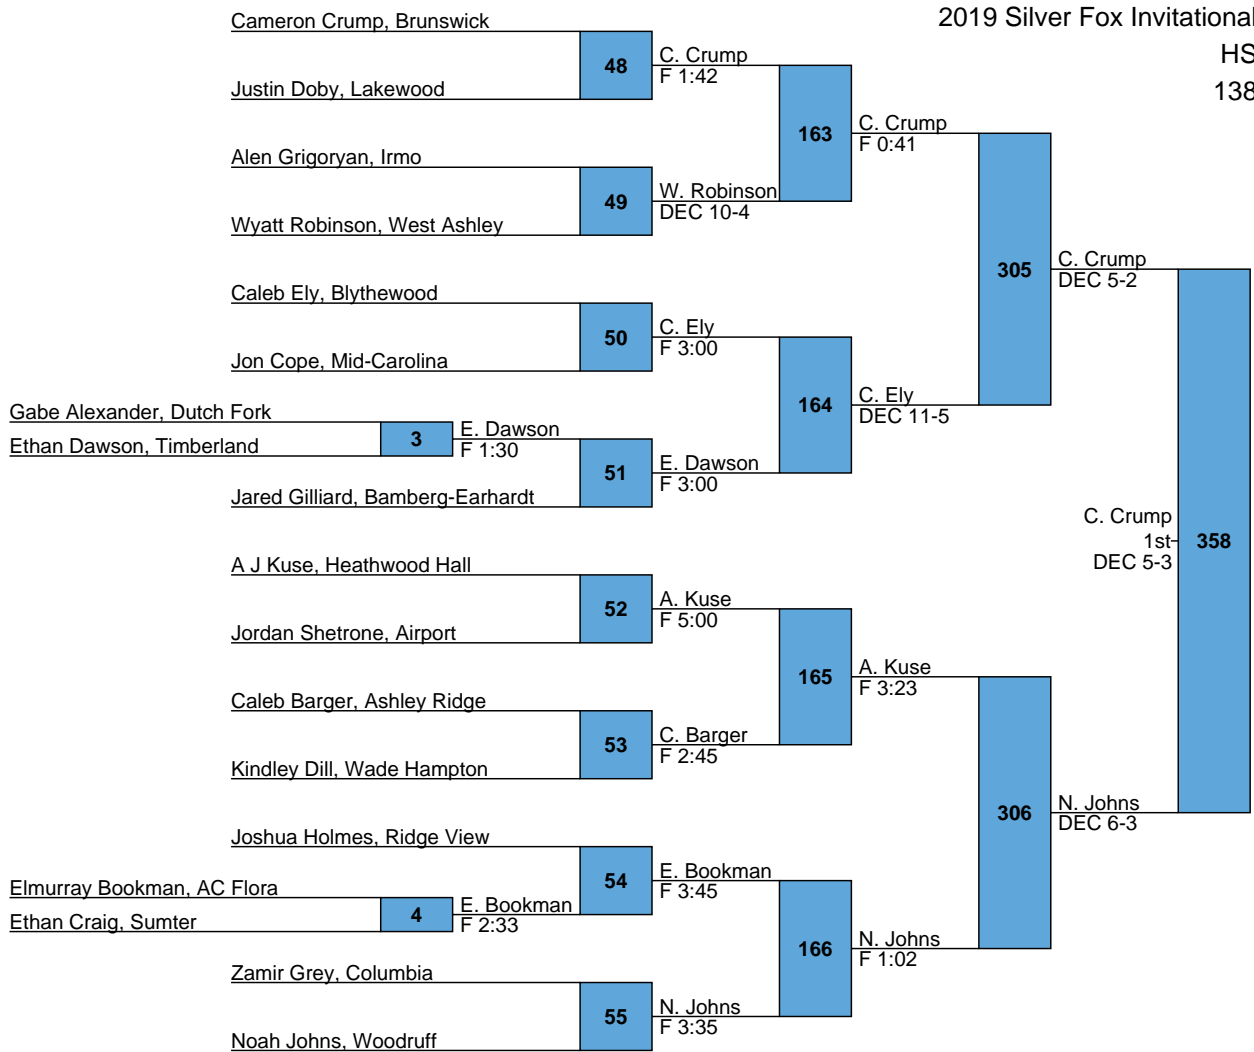

2019 Silver Fox Invitational

HS  
126

L297 T. Ginn  
L298 M. Roberts  
350  
M. Roberts 3rd  
DEC 3-1

2019 Silver Fox Invitational

HS  
132

L301 J. Stembridge  
L302 D. Pitts 3rd  
353 F 3:00

2019 Silver Fox Invitational

HS  
138

L305 C. Ely  
L306 A. Kuse **356** C. Ely 3rd F 2:45

2019 Silver Fox Invitational

HS  
145

L309 V. Belton  
L310 T. Washington

T. Washington 3rd F 3:04

359

2019 Silver Fox Invitational