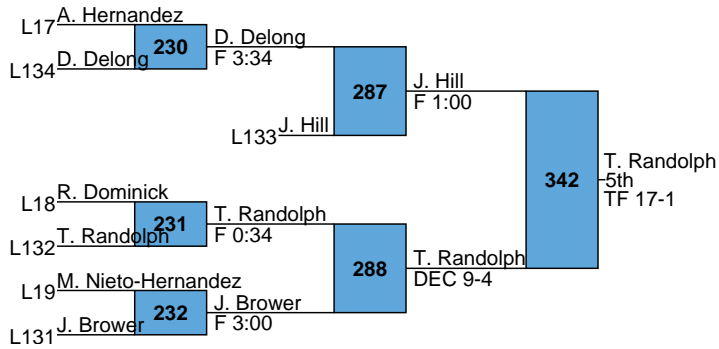

<u>Place</u>	<u>Team</u>	<u>Points</u>	<u>1</u>	<u>2</u>	<u>3</u>	<u>4</u>	<u>5</u>	<u>6</u>
1	Brunswick	250.5	5	3	1	2		
2	Ashley Ridge	155.5	1	2	1			5
3	Woodruff	139	1	2	3		1	1
4	Blythewood	117		1	3	1	1	
5	Irmo	100	2			2		
6	Swansea	97		2		1	1	1
7	Sumter	93	1		1	1		
8	High Point Academy	92	1	1	1		1	
9	Bamberg-Earhardt	86.5	1	1	1			2
10	Dutch Fork	79.5	1			2		
11	Timberland	77		1			2	2
12	Airport	68.5			1			3
13	West Ashley	67			1			2
14	Columbia	62.5				1	1	2
15	Wade Hampton	59				2		
16	Heathwood Hall	57.5			1	1	1	
17	Mid-Carolina	44	1					
18	Lakewood	26						1
19	Newberry	25		1				
19	Ridge View	25				1		
21	Spring Valley	23					1	
22	Catawba Ridge	21						
23	AC Flora	19						
24	Orangeburg Prep	12						
25	Orangeburg-Wilkinson	8						

2019 Silver Fox Invitational

HS

106

2019 Silver Fox Invitational

HS  
113

2019 Silver Fox Invitational

HS

120