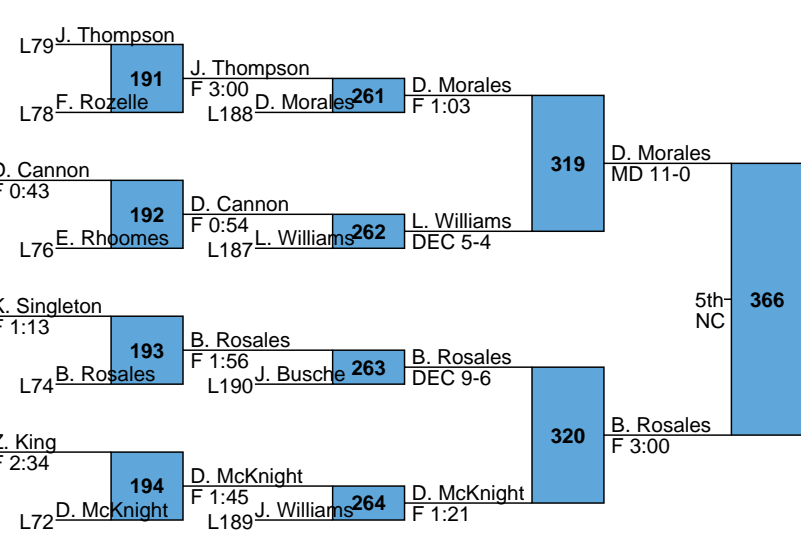

HS  
138

L305 C. Ely  
L306 A. Kuse **356** C. Ely 3rd F 2:45

2019 Silver Fox Invitational

HS  
145

L309 V. Belton  
L310 T. Washington

T. Washington 3rd F 3:04

359

2019 Silver Fox Invitational

HS  
152

L313 **A. Quezada** 3rd MD 19-8  
L314 **J. Freeman** 3rd MD 19-8

2019 Silver Fox Invitational

HS  
160

2019 Silver Fox Invitational

HS  
170

2019 Silver Fox Invitational

HS  
195

L329 Z. Jackson C. Garland  
L330 C. Garland 3rd F 2:34

2019 Silver Fox Invitational

HS  
220

2019 Silver Fox Invitational

HS  
285

L337 T. Rasberry  
L338 J. Sprague  
3rd  
380  
F 3:24