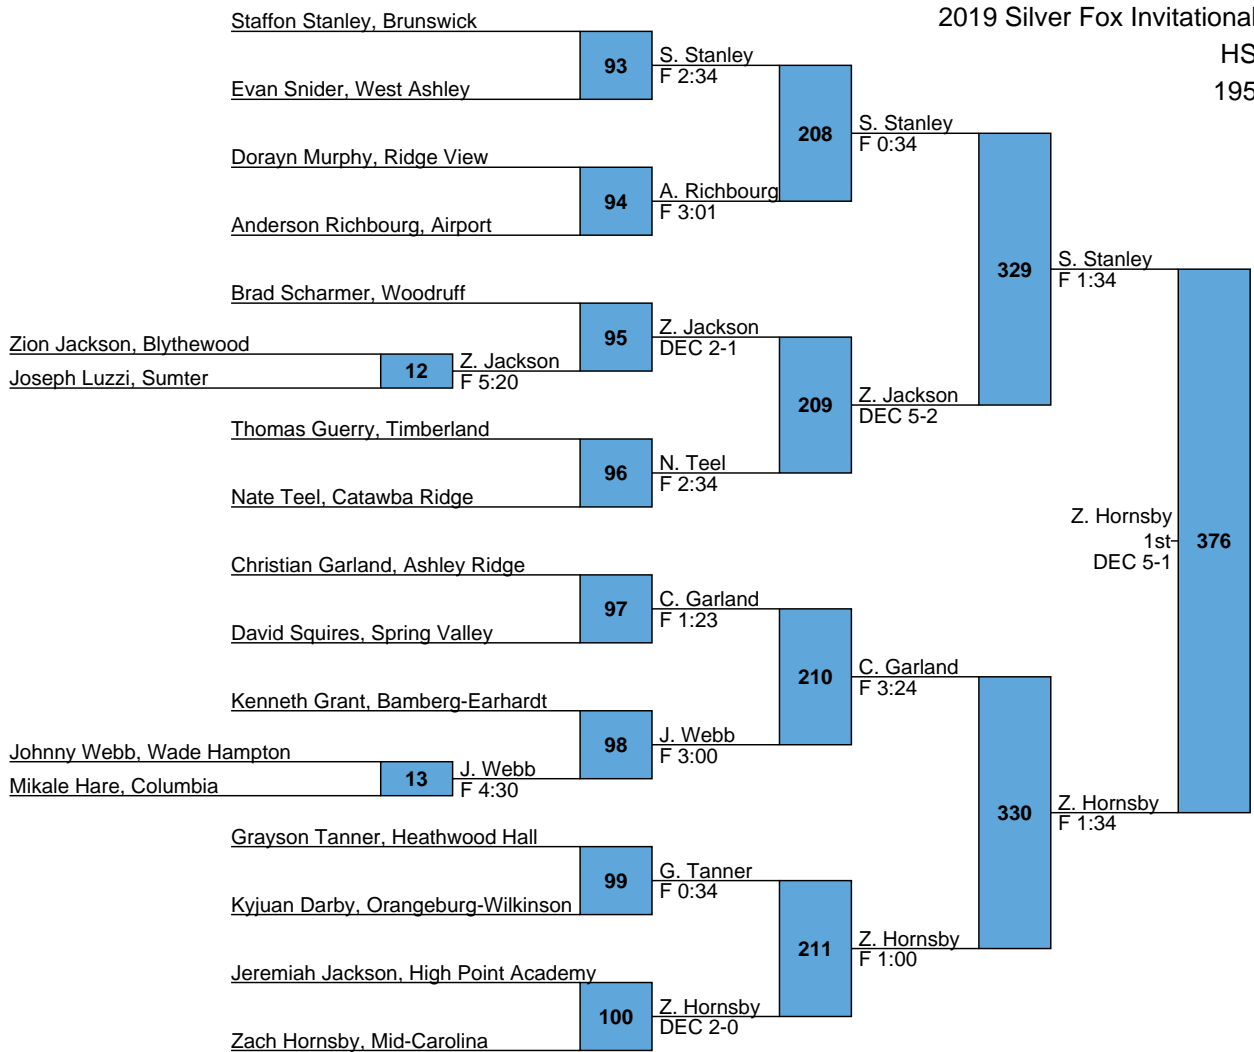

HS  
138

L305 C. Ely  
L306 A. Kuse **356** C. Ely 3rd F 2:45

2019 Silver Fox Invitational

HS  
145

L309 V. Belton  
L310 T. Washington

T. Washington 3rd F 3:04

359

2019 Silver Fox Invitational

HS  
152

L313 **A. Quezada** 3rd MD 19-8  
L314 **J. Freeman** 3rd MD 19-8

2019 Silver Fox Invitational

HS  
160

2019 Silver Fox Invitational

HS  
170

2019 Silver Fox Invitational

HS  
195

L329 Z. Jackson C. Garland  
L330 C. Garland 3rd F 2:34

2019 Silver Fox Invitational

HS  
220

2019 Silver Fox Invitational

HS  
285

L337 T. Rasberry  
L338 J. Sprague  
3rd  
380  
F 3:24