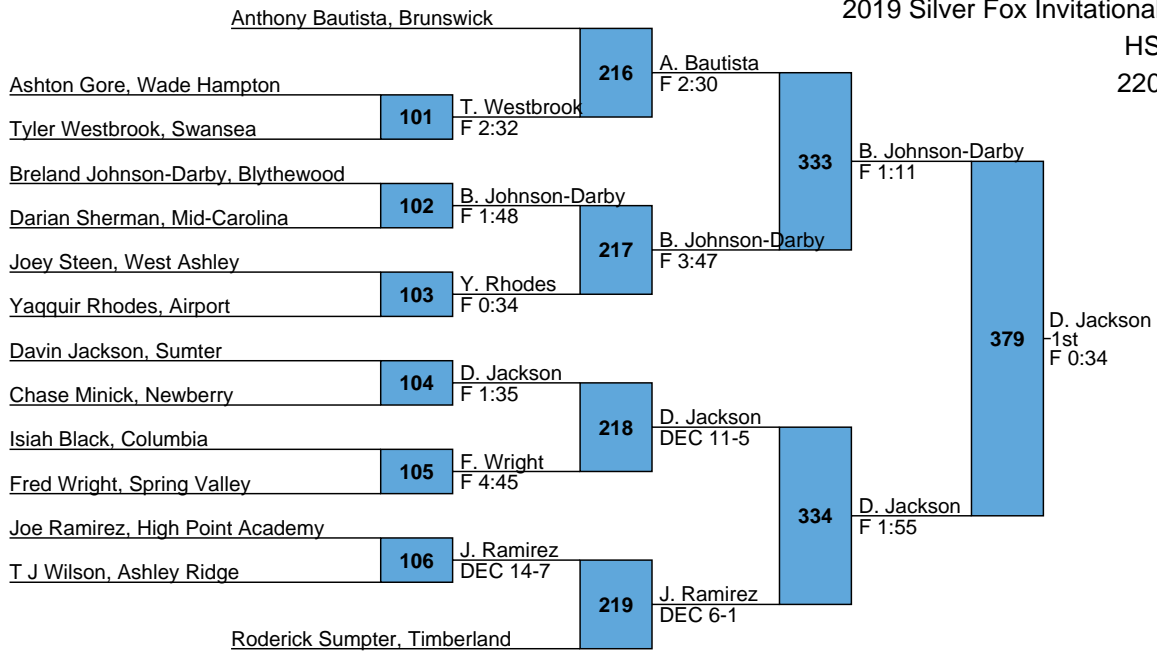

HS  
152

L313 **A. Quezada** 3rd MD 19-8  
L314 **J. Freeman** 3rd MD 19-8

2019 Silver Fox Invitational

HS  
160

2019 Silver Fox Invitational

HS  
170

2019 Silver Fox Invitational

HS  
195

L329 Z. Jackson C. Garland  
L330 C. Garland 3rd F 2:34

2019 Silver Fox Invitational

HS  
220

2019 Silver Fox Invitational

HS  
285

L337 T. Rasberry  
L338 J. Sprague  
3rd  
380  
F 3:24