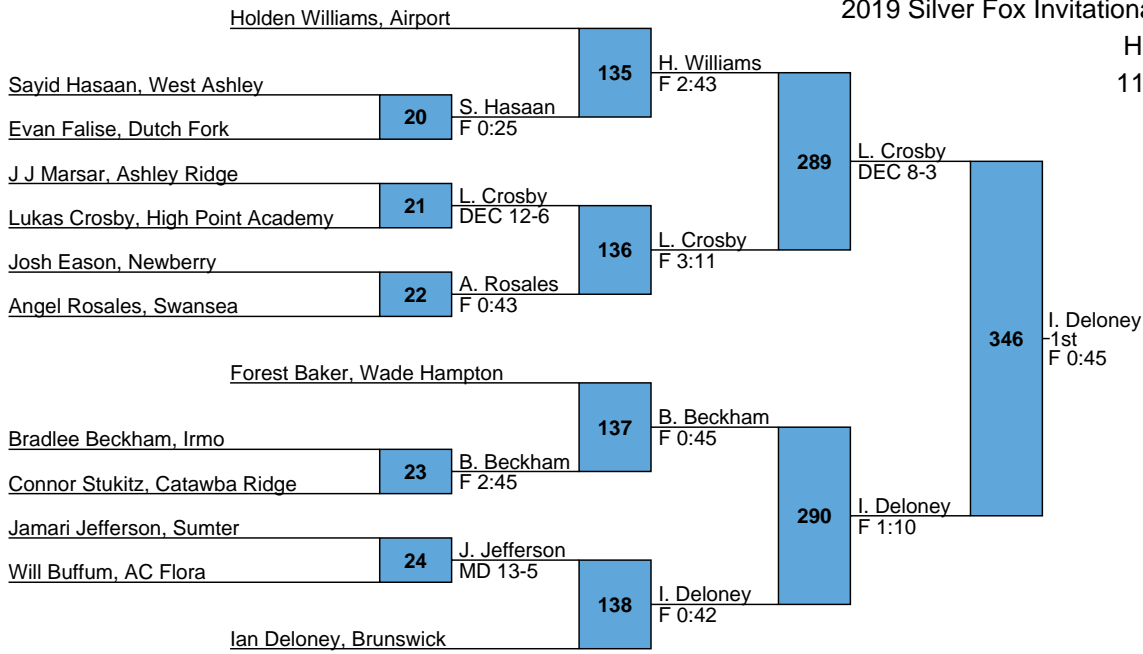

<u>Place</u>	<u>Team</u>	<u>Points</u>	<u>1</u>	<u>2</u>	<u>3</u>	<u>4</u>	<u>5</u>	<u>6</u>
1	Brunswick	250.5	5	3	1	2		
2	Ashley Ridge	155.5	1	2	1			5
3	Woodruff	139	1	2	3		1	1
4	Blythewood	117		1	3	1	1	
5	Irmo	100	2			2		
6	Swansea	97		2		1	1	1
7	Sumter	93	1		1	1		
8	High Point Academy	92	1	1	1		1	
9	Bamberg-Earhardt	86.5	1	1	1			2
10	Dutch Fork	79.5	1			2		
11	Timberland	77		1			2	2
12	Airport	68.5			1			3
13	West Ashley	67			1			2
14	Columbia	62.5				1	1	2
15	Wade Hampton	59				2		
16	Heathwood Hall	57.5			1	1	1	
17	Mid-Carolina	44	1					
18	Lakewood	26						1
19	Newberry	25		1				
19	Ridge View	25				1		
21	Spring Valley	23					1	
22	Catawba Ridge	21						
23	AC Flora	19						
24	Orangeburg Prep	12						
25	Orangeburg-Wilkinson	8						

2019 Silver Fox Invitational

HS

106

2019 Silver Fox Invitational

HS  
113

2019 Silver Fox Invitational

HS

120

2019 Silver Fox Invitational

HS  
126

L297 T. Ginn  
L298 M. Roberts  
350  
M. Roberts 3rd  
DEC 3-1

2019 Silver Fox Invitational

HS  
132

L301 J. Stembridge  
L302 D. Pitts 3rd  
353 F 3:00

2019 Silver Fox Invitational