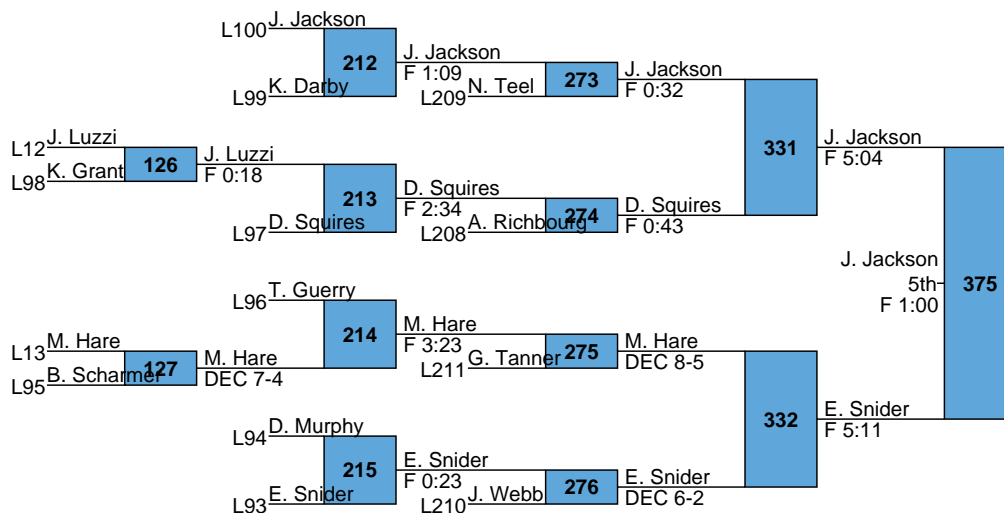

HS  
152

L313 **A. Quezada** 3rd MD 19-8  
L314 **J. Freeman** 3rd MD 19-8

2019 Silver Fox Invitational

HS  
160

2019 Silver Fox Invitational

HS  
170

2019 Silver Fox Invitational

HS  
195

L329 Z. Jackson C. Garland  
L330 C. Garland 3rd F 2:34

2019 Silver Fox Invitational

HS  
220

2019 Silver Fox Invitational

HS  
285

L337 T. Rasberry  
L338 J. Sprague  
3rd  
380  
F 3:24