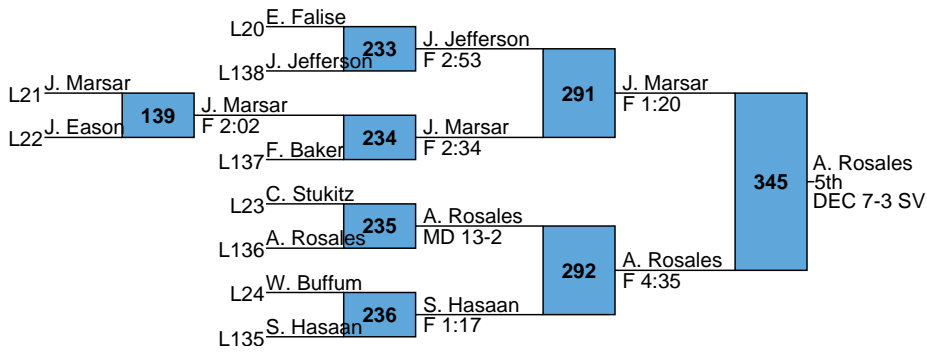

<u>Place</u>	<u>Team</u>	<u>Points</u>	<u>1</u>	<u>2</u>	<u>3</u>	<u>4</u>	<u>5</u>	<u>6</u>
1	Brunswick	250.5	5	3	1	2		
2	Ashley Ridge	155.5	1	2	1			5
3	Woodruff	139	1	2	3		1	1
4	Blythewood	117		1	3	1	1	
5	Irmo	100	2			2		
6	Swansea	97		2		1	1	1
7	Sumter	93	1		1	1		
8	High Point Academy	92	1	1	1		1	
9	Bamberg-Earhardt	86.5	1	1	1			2
10	Dutch Fork	79.5	1			2		
11	Timberland	77		1			2	2
12	Airport	68.5			1			3
13	West Ashley	67			1			2
14	Columbia	62.5				1	1	2
15	Wade Hampton	59				2		
16	Heathwood Hall	57.5			1	1	1	
17	Mid-Carolina	44	1					
18	Lakewood	26						1
19	Newberry	25		1				
19	Ridge View	25				1		
21	Spring Valley	23					1	
22	Catawba Ridge	21						
23	AC Flora	19						
24	Orangeburg Prep	12						
25	Orangeburg-Wilkinson	8						

2019 Silver Fox Invitational

HS

106

2019 Silver Fox Invitational

HS  
113

2019 Silver Fox Invitational

HS

120

2019 Silver Fox Invitational

HS  
126

L297 T. Ginn  
L298 M. Roberts  
350  
M. Roberts 3rd  
DEC 3-1

2019 Silver Fox Invitational

HS  
132

L301 J. Stembridge  
L302 D. Pitts 3rd  
353 F 3:00

2019 Silver Fox Invitational