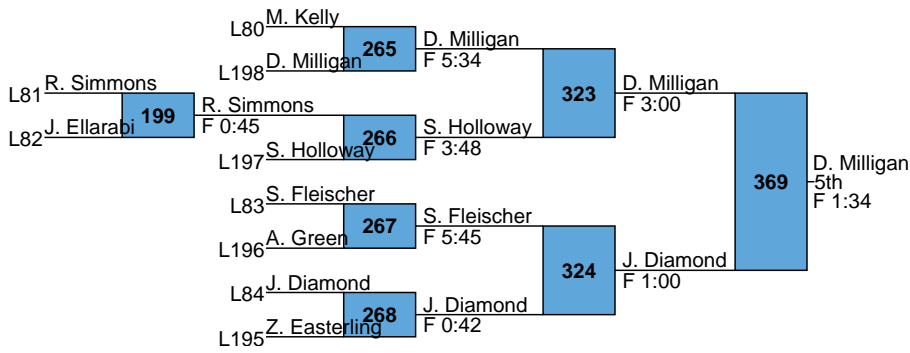

HS  
138

L305 C. Ely  
L306 A. Kuse **356** C. Ely 3rd F 2:45

2019 Silver Fox Invitational

HS  
145

L309 V. Belton  
L310 T. Washington

T. Washington 3rd F 3:04

359

2019 Silver Fox Invitational

HS  
152

L313 **A. Quezada** 3rd MD 19-8  
L314 **J. Freeman** 3rd MD 19-8

2019 Silver Fox Invitational

HS  
160

2019 Silver Fox Invitational

HS  
170

2019 Silver Fox Invitational

HS  
195

L329 Z. Jackson C. Garland  
L330 C. Garland 3rd F 2:34

2019 Silver Fox Invitational

HS  
220

2019 Silver Fox Invitational

HS  
285

L337 T. Rasberry  
L338 J. Sprague  
3rd  
380  
F 3:24