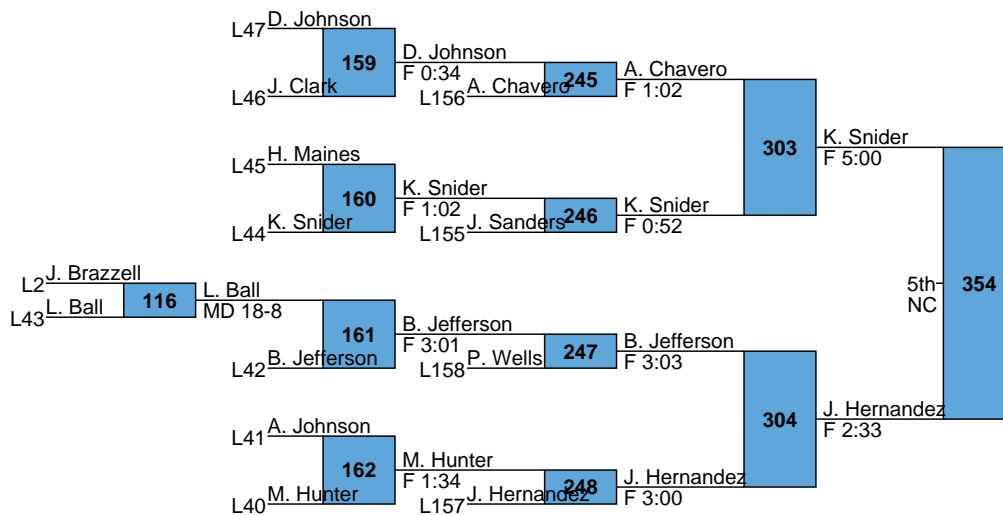

<u>Place</u>	<u>Team</u>	<u>Points</u>	<u>1</u>	<u>2</u>	<u>3</u>	<u>4</u>	<u>5</u>	<u>6</u>
1	Brunswick	250.5	5	3	1	2		
2	Ashley Ridge	155.5	1	2	1			5
3	Woodruff	139	1	2	3		1	1
4	Blythewood	117		1	3	1	1	
5	Irmo	100	2			2		
6	Swansea	97		2		1	1	1
7	Sumter	93	1		1	1		
8	High Point Academy	92	1	1	1		1	
9	Bamberg-Earhardt	86.5	1	1	1			2
10	Dutch Fork	79.5	1			2		
11	Timberland	77		1			2	2
12	Airport	68.5			1			3
13	West Ashley	67			1			2
14	Columbia	62.5				1	1	2
15	Wade Hampton	59				2		
16	Heathwood Hall	57.5			1	1	1	
17	Mid-Carolina	44	1					
18	Lakewood	26						1
19	Newberry	25		1				
19	Ridge View	25				1		
21	Spring Valley	23					1	
22	Catawba Ridge	21						
23	AC Flora	19						
24	Orangeburg Prep	12						
25	Orangeburg-Wilkinson	8						

2019 Silver Fox Invitational

HS  
126

L297 T. Ginn  
L298 M. Roberts  
350  
M. Roberts 3rd  
DEC 3-1

2019 Silver Fox Invitational

HS  
132

L301 J. Stembridge  
L302 D. Pitts 3rd  
353 F 3:00

2019 Silver Fox Invitational

HS  
138

L305 C. Ely  
L306 A. Kuse **356** C. Ely 3rd F 2:45

2019 Silver Fox Invitational

HS  
145

L309 V. Belton  
L310 T. Washington

T. Washington 3rd F 3:04

359

2019 Silver Fox Invitational