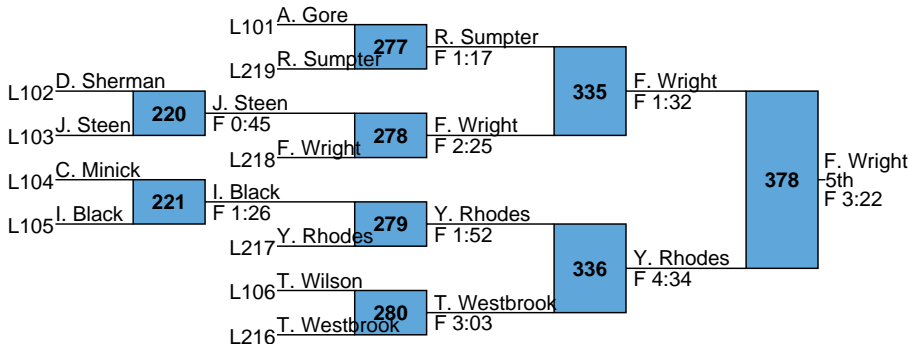

HS  
138

L305 C. Ely  
L306 A. Kuse **356** C. Ely 3rd F 2:45

2019 Silver Fox Invitational

HS  
145

L309 V. Belton  
L310 T. Washington

T. Washington 3rd F 3:04

359

2019 Silver Fox Invitational

HS  
152

L313 **A. Quezada** 3rd MD 19-8  
L314 **J. Freeman** 3rd MD 19-8

2019 Silver Fox Invitational

HS  
160

2019 Silver Fox Invitational

HS  
170

2019 Silver Fox Invitational

HS  
195

L329 Z. Jackson C. Garland  
L330 C. Garland 3rd F 2:34

2019 Silver Fox Invitational

HS  
220

2019 Silver Fox Invitational

HS  
285

L337 T. Rasberry  
L338 J. Sprague  
3rd  
380  
F 3:24