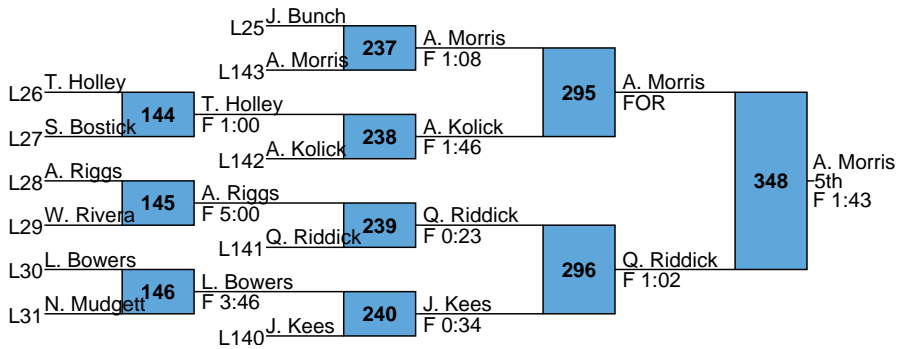

<u>Place</u>	<u>Team</u>	<u>Points</u>	<u>1</u>	<u>2</u>	<u>3</u>	<u>4</u>	<u>5</u>	<u>6</u>
1	Brunswick	250.5	5	3	1	2		
2	Ashley Ridge	155.5	1	2	1			5
3	Woodruff	139	1	2	3		1	1
4	Blythewood	117		1	3	1	1	
5	Irmo	100	2			2		
6	Swansea	97		2		1	1	1
7	Sumter	93	1		1	1		
8	High Point Academy	92	1	1	1		1	
9	Bamberg-Earhardt	86.5	1	1	1			2
10	Dutch Fork	79.5	1			2		
11	Timberland	77		1			2	2
12	Airport	68.5			1			3
13	West Ashley	67			1			2
14	Columbia	62.5				1	1	2
15	Wade Hampton	59				2		
16	Heathwood Hall	57.5			1	1	1	
17	Mid-Carolina	44	1					
18	Lakewood	26						1
19	Newberry	25		1				
19	Ridge View	25				1		
21	Spring Valley	23					1	
22	Catawba Ridge	21						
23	AC Flora	19						
24	Orangeburg Prep	12						
25	Orangeburg-Wilkinson	8						

2019 Silver Fox Invitational

HS

106

2019 Silver Fox Invitational

HS  
113

2019 Silver Fox Invitational

HS

120

2019 Silver Fox Invitational

HS  
126

L297 T. Ginn  
L298 M. Roberts  
350  
M. Roberts 3rd  
DEC 3-1

2019 Silver Fox Invitational

HS  
132

L301 J. Stembridge  
L302 D. Pitts 3rd  
353 F 3:00

2019 Silver Fox Invitational